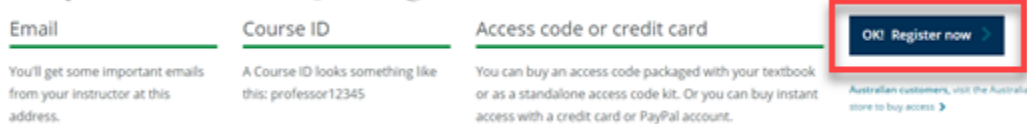

How to Sign Up for MyMathLab for MAT 141(SP20)

- **Step 1:** Go to <https://www.pearsonmylabandmastering.com/northamerica/mymathlab/> and click to Register as a Student

- **Step 2:** Click “Ok! Register now”

- **Step 3:** Enter the course ID for your course. Course ID: **[baarson68721]**
- **Step 4:** Either create an account or log in with a previous Pearson/MyLab account.
- **Step 5:** Click to select Access Code