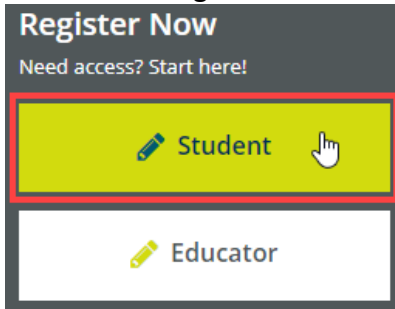

How to Sign Up for MyMathLab for MAT 141(SP20)

- **Step 1:** Go to <https://www.pearsonmylabandmastering.com/northamerica/mymathlab/> and click to Register as a Student

- **Step 2:** Click “Ok! Register now”

- **Step 3:** Enter the course ID for your course. Course ID: **[baarson68721]**
- **Step 4:** Either create an account or log in with a previous Pearson/MyLab account.
- **Step 5:** Click to select Access Code